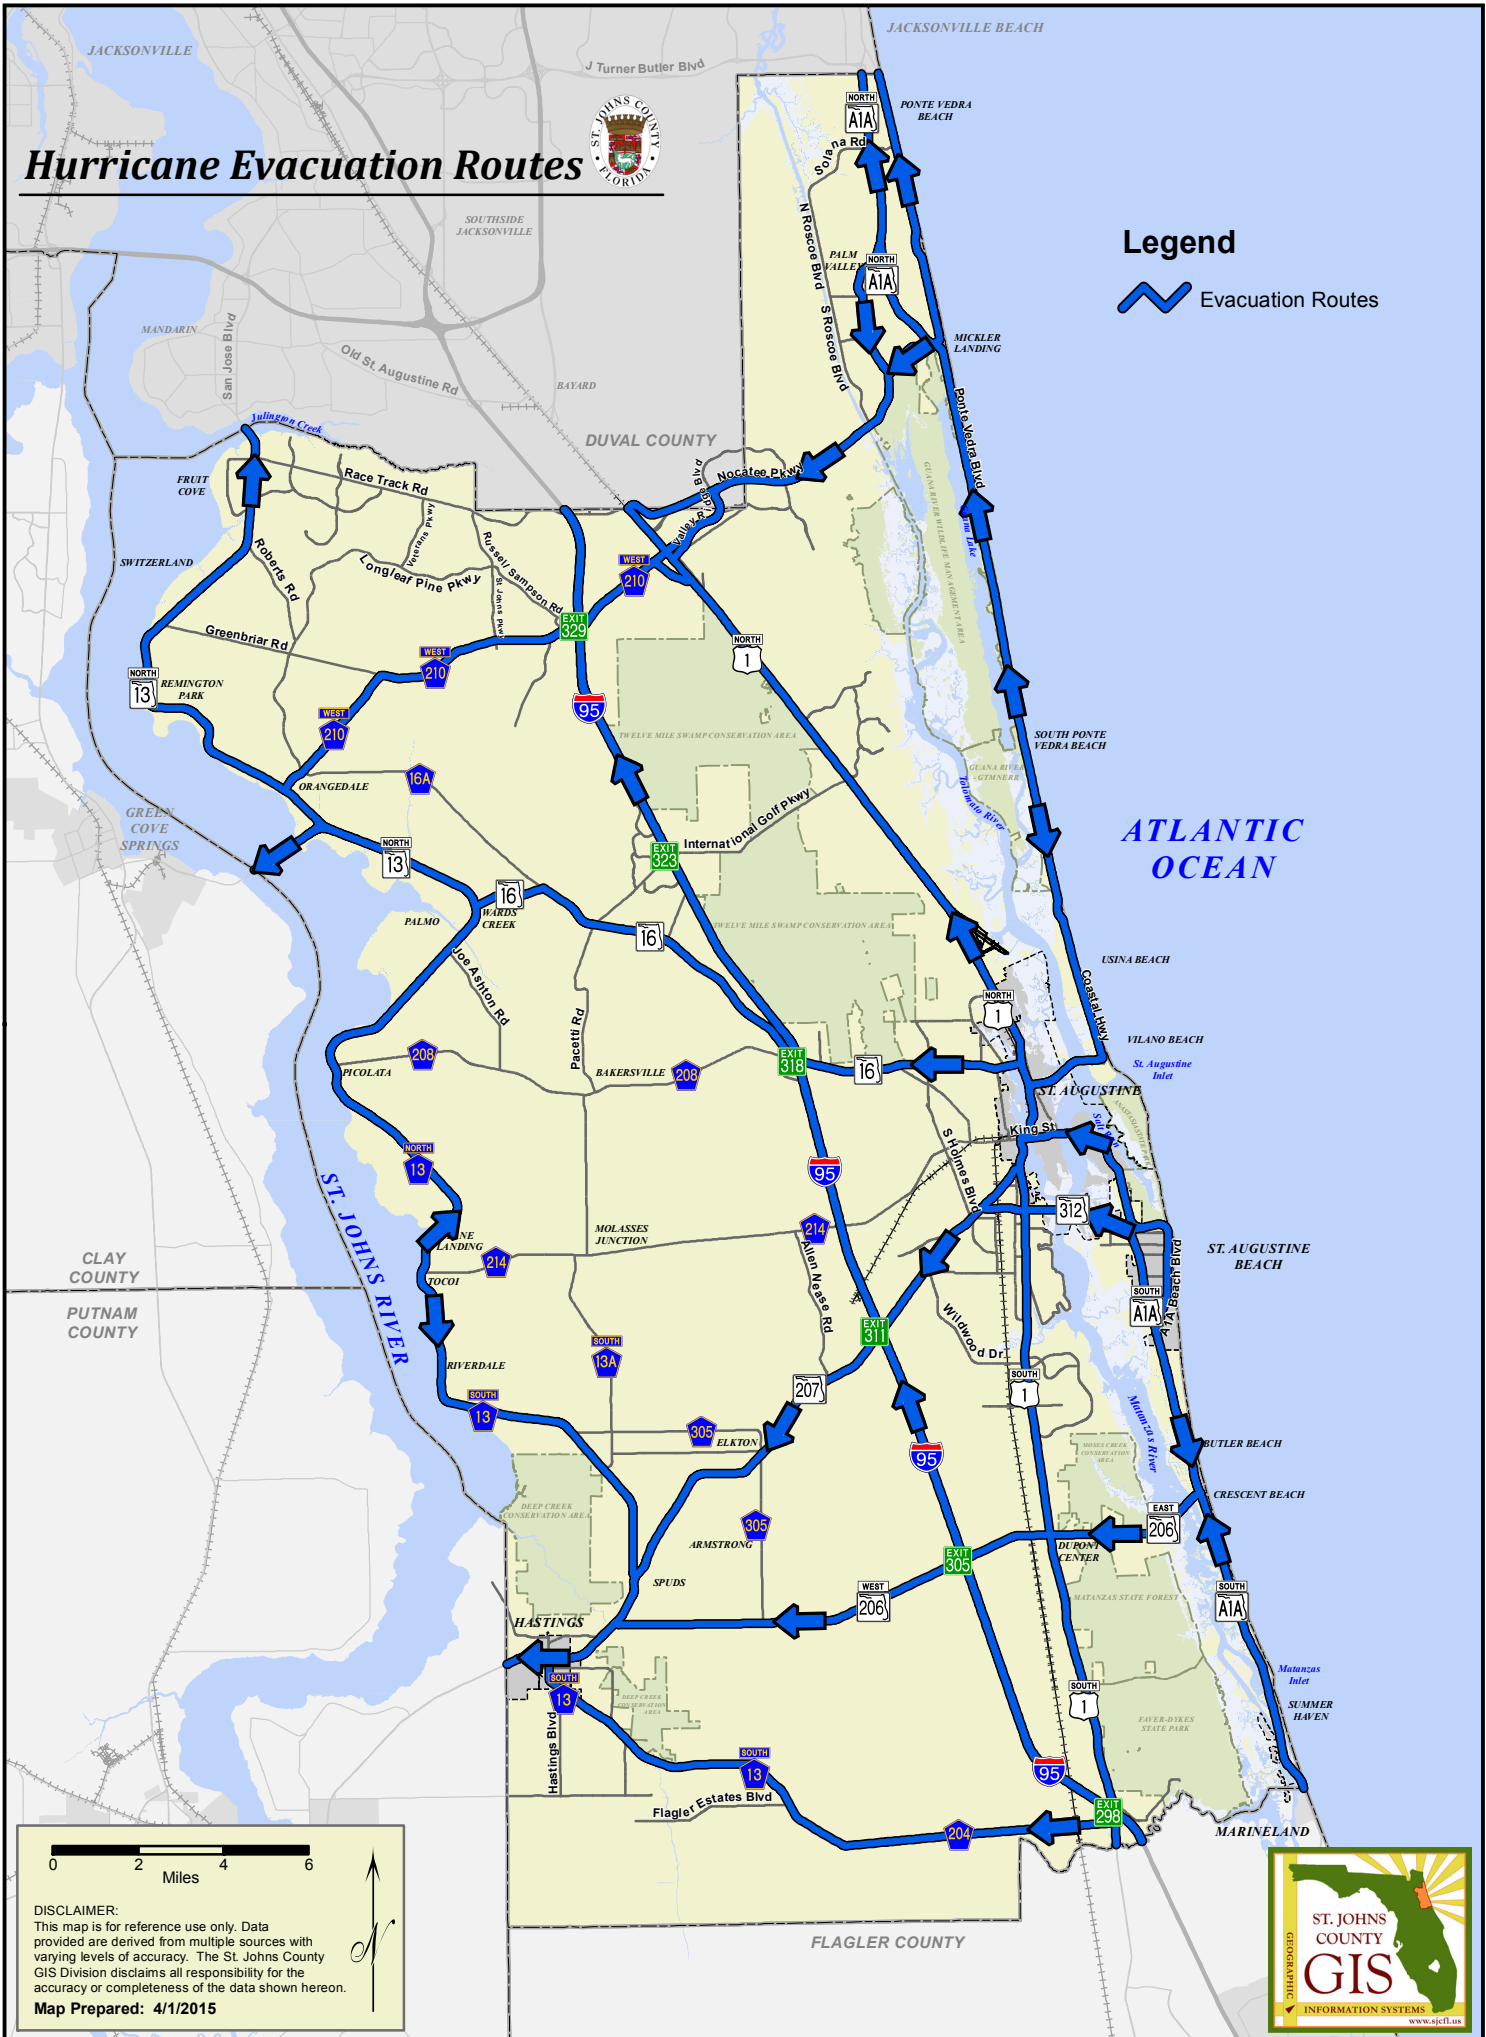

Hurricane Evacuation Routes

Legend

Evacuation Routes

0 2 4 6
Miles

DISCLAIMER:
This map is for reference use only. Data provided are derived from multiple sources with varying levels of accuracy. The St. Johns County GIS Division disclaims all responsibility for the accuracy or completeness of the data shown hereon.
Map Prepared: 4/1/2015