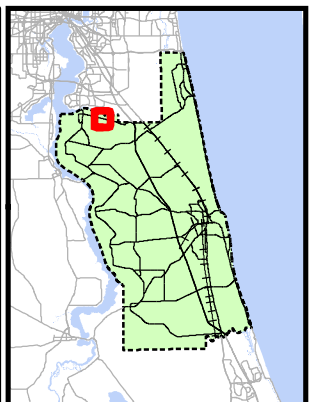

Map Prepared: 3/24/2008

SHELTER LOCATION

Fruit Cove Middle School

Address: 3180 Race Track Rd

Latitude: 30°06'38.02"

Longitude: 81°34'39.22"